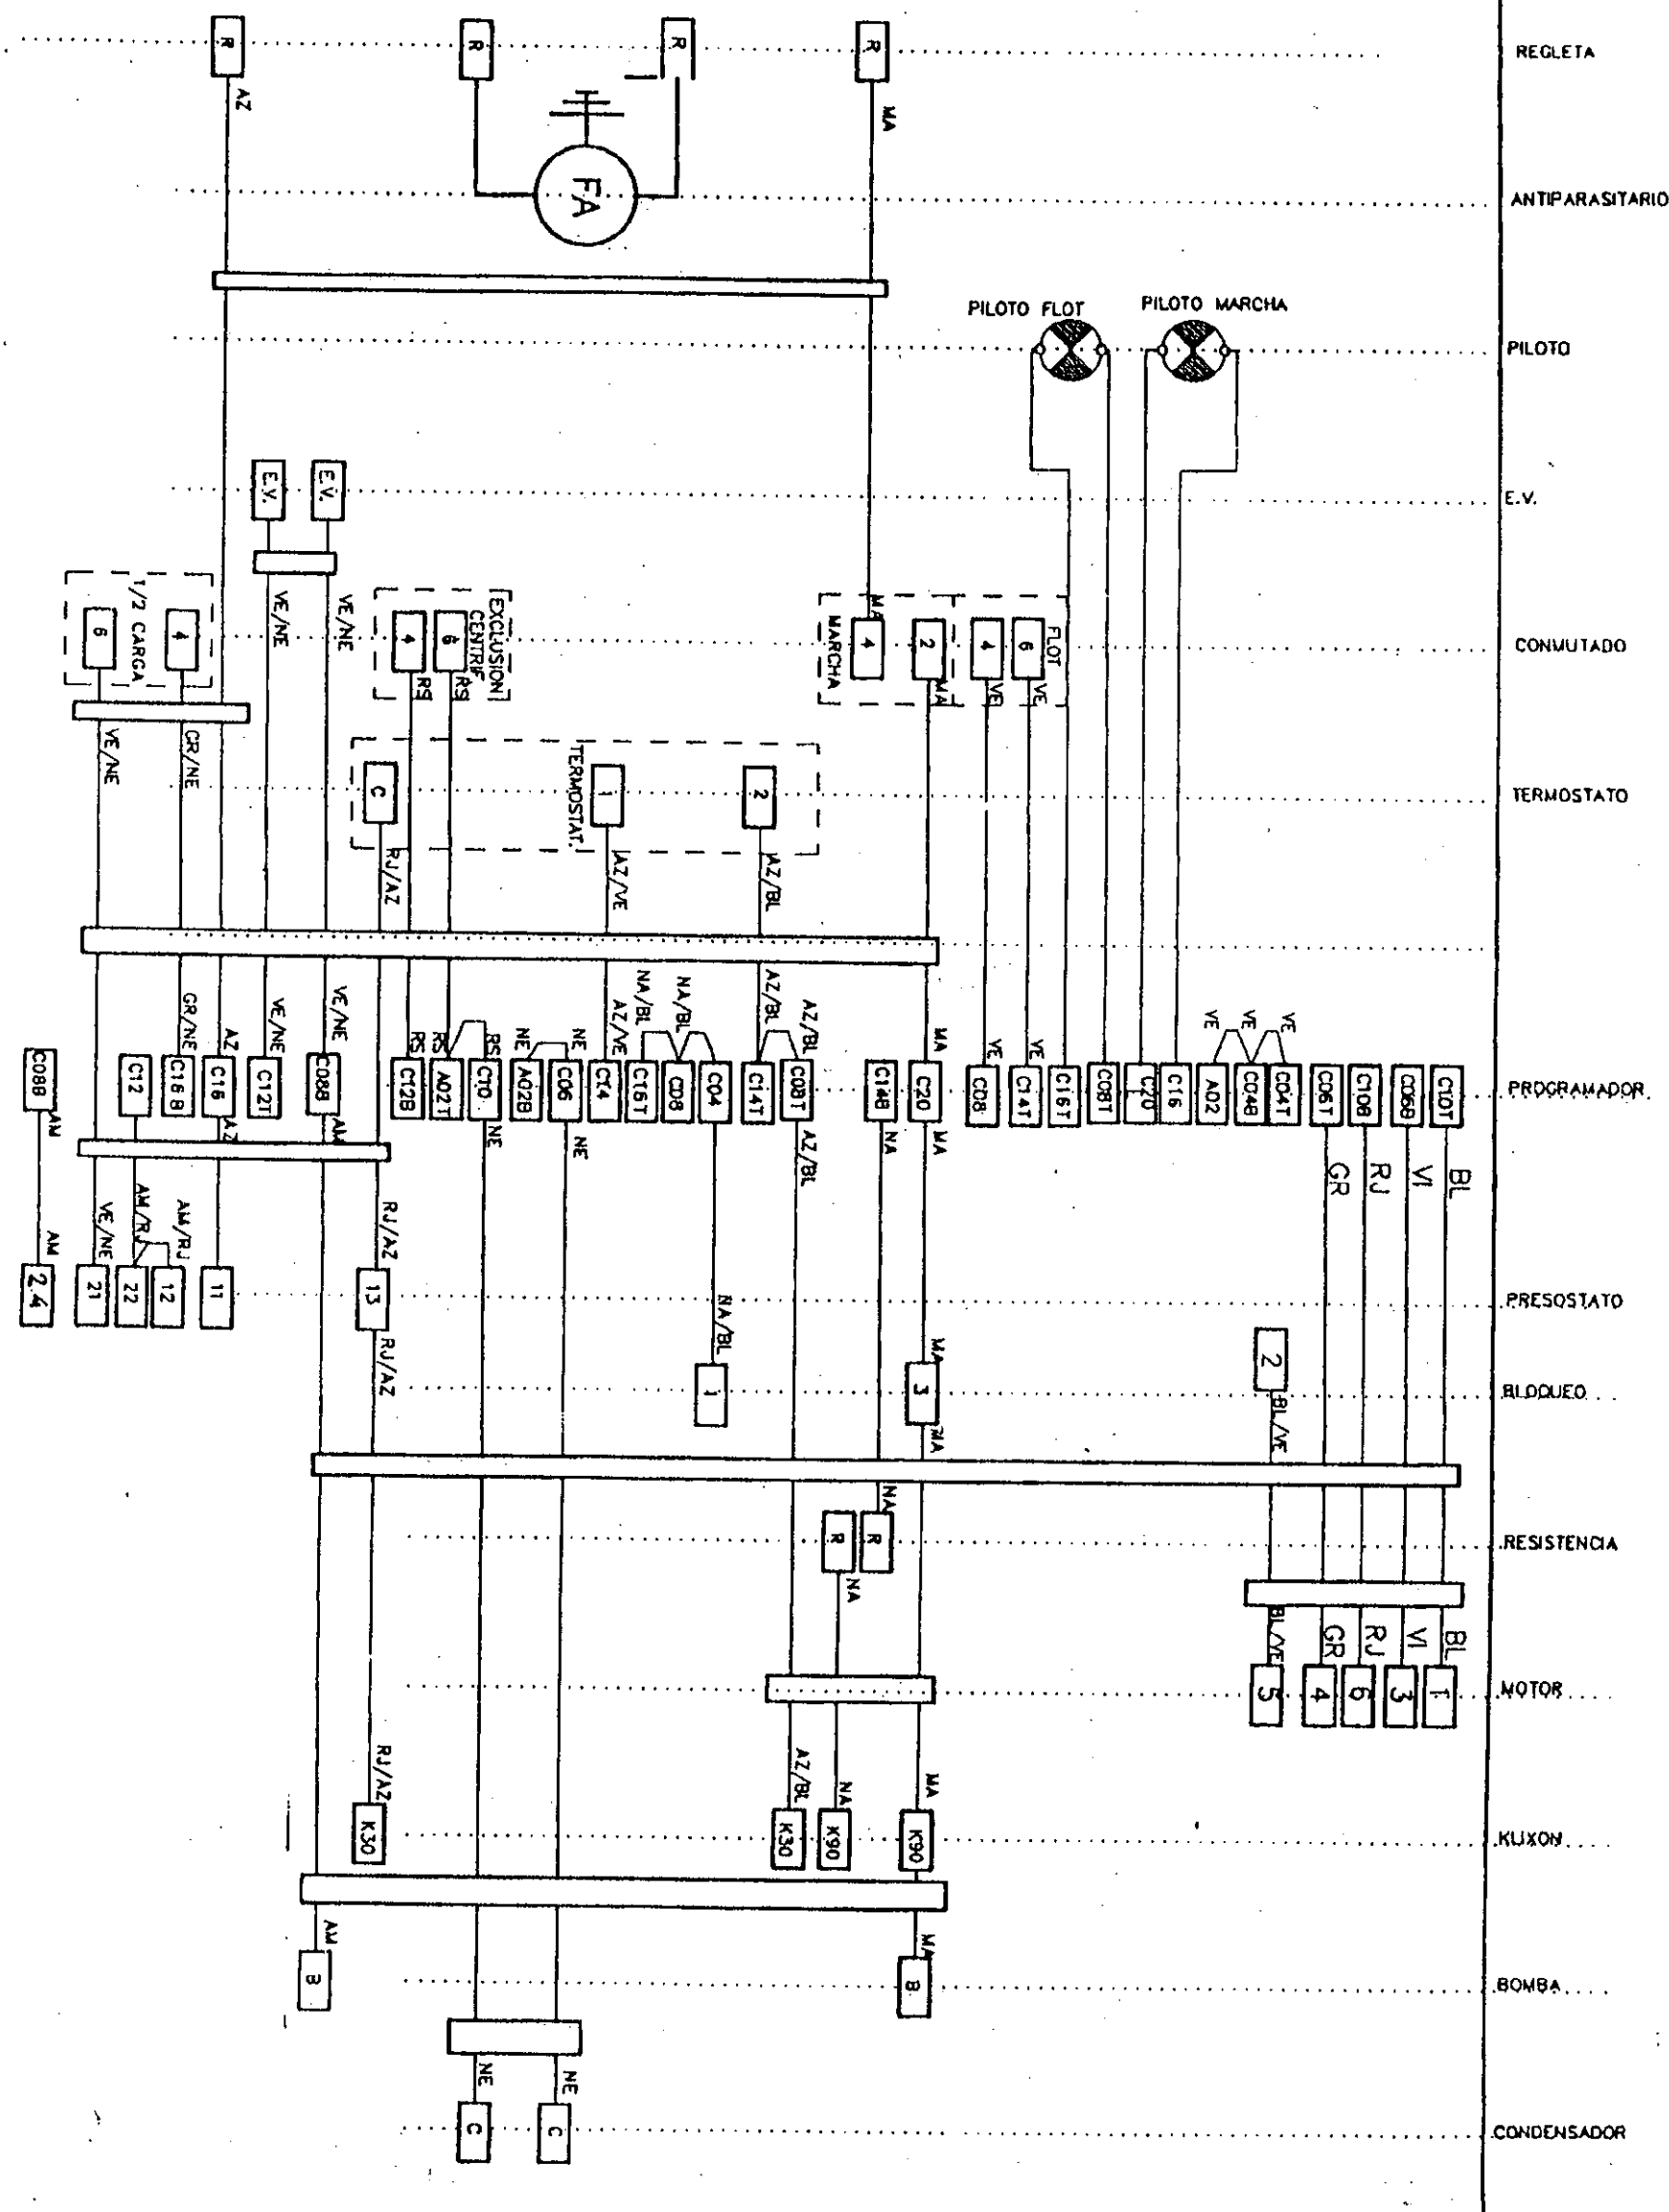

B₁

AZZURRO	AZ	ROSA	RS
GRIGIO	GR	BIANCO	BL
ROSSO	RJ	NERO	NE
VIOLA	VI	VERDE	VE
MARRONE	MA	GIALLO	AM
		ARANCIONE	NA

80017882

000883