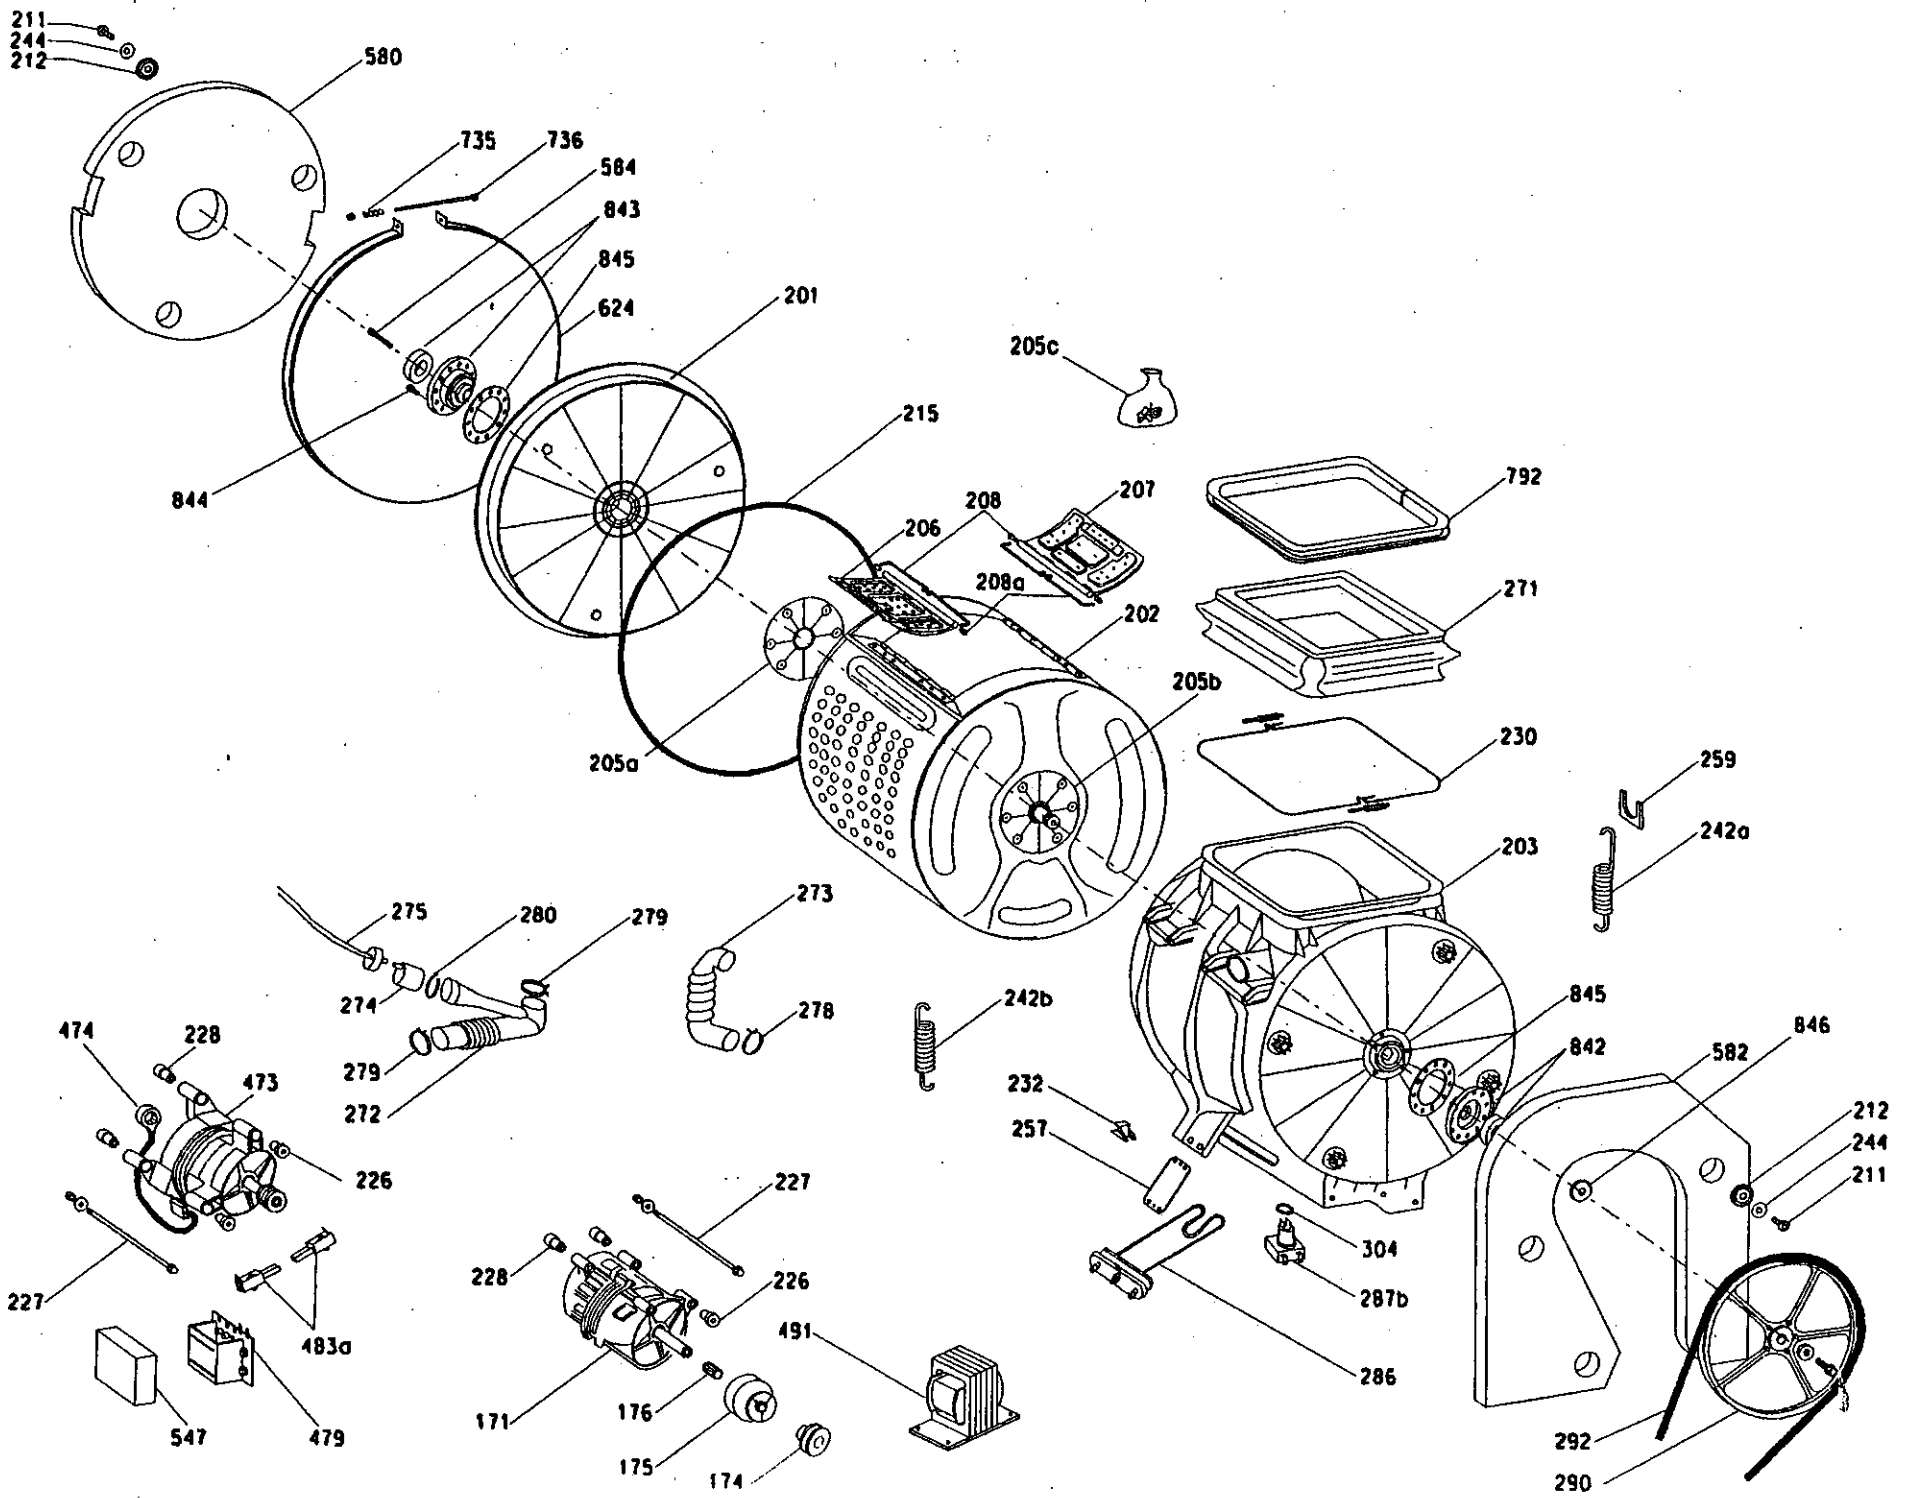

Mod: 37500618 LT613 9837 (08/09/1998)

Ref.	Descrizione - Description - Beschreibung - Descripcion	Ricambio Part No. Piece E-Teil Pieza	Inizio Beginning Debut Begin Inicio	Fine Ending Fin End Fin
5	Door safety device	80001407		
10	Timer/select. knob	80002090		
14	Temp.regulation knob	80002066		
15	Cam disc	92134956		
19m	Simple push button	80001928		
19o	Button with control lamp	80001969		
31	Control panel	80001993		
34	White cover	80006935		
37	Upper shelf	80001886		
44	Direction control rod	92673946		
52	Direction control rod	92134964		
55	Insulating side	92943547		
68	Plug	92137298		
70	Trolley wheel	80001795		
70a	Chassis assy with wheels	80012917		
70b	Protection	80034267		
76	Cabinet assy	80036528		
76b	Cabinet side cover	80007347		
76c	Cabinet side cover gasket	80007180		
76d	Cabinet upper cover gaske	80007826		
77	Rear panel	80034564		
79	Rear foot	92606474		
80	Front foot	92692300		
94	Filtert knob	92615285		
94a	Bolt	92415140		
95	Filter cartridge	92945468		
96	Gasket	92606391		
96a	Gasket	92607639		
97b	Filt.hous.without recycle	92132109		
101	Dispenser drawer	80002132		
114	Driving lever	80016595