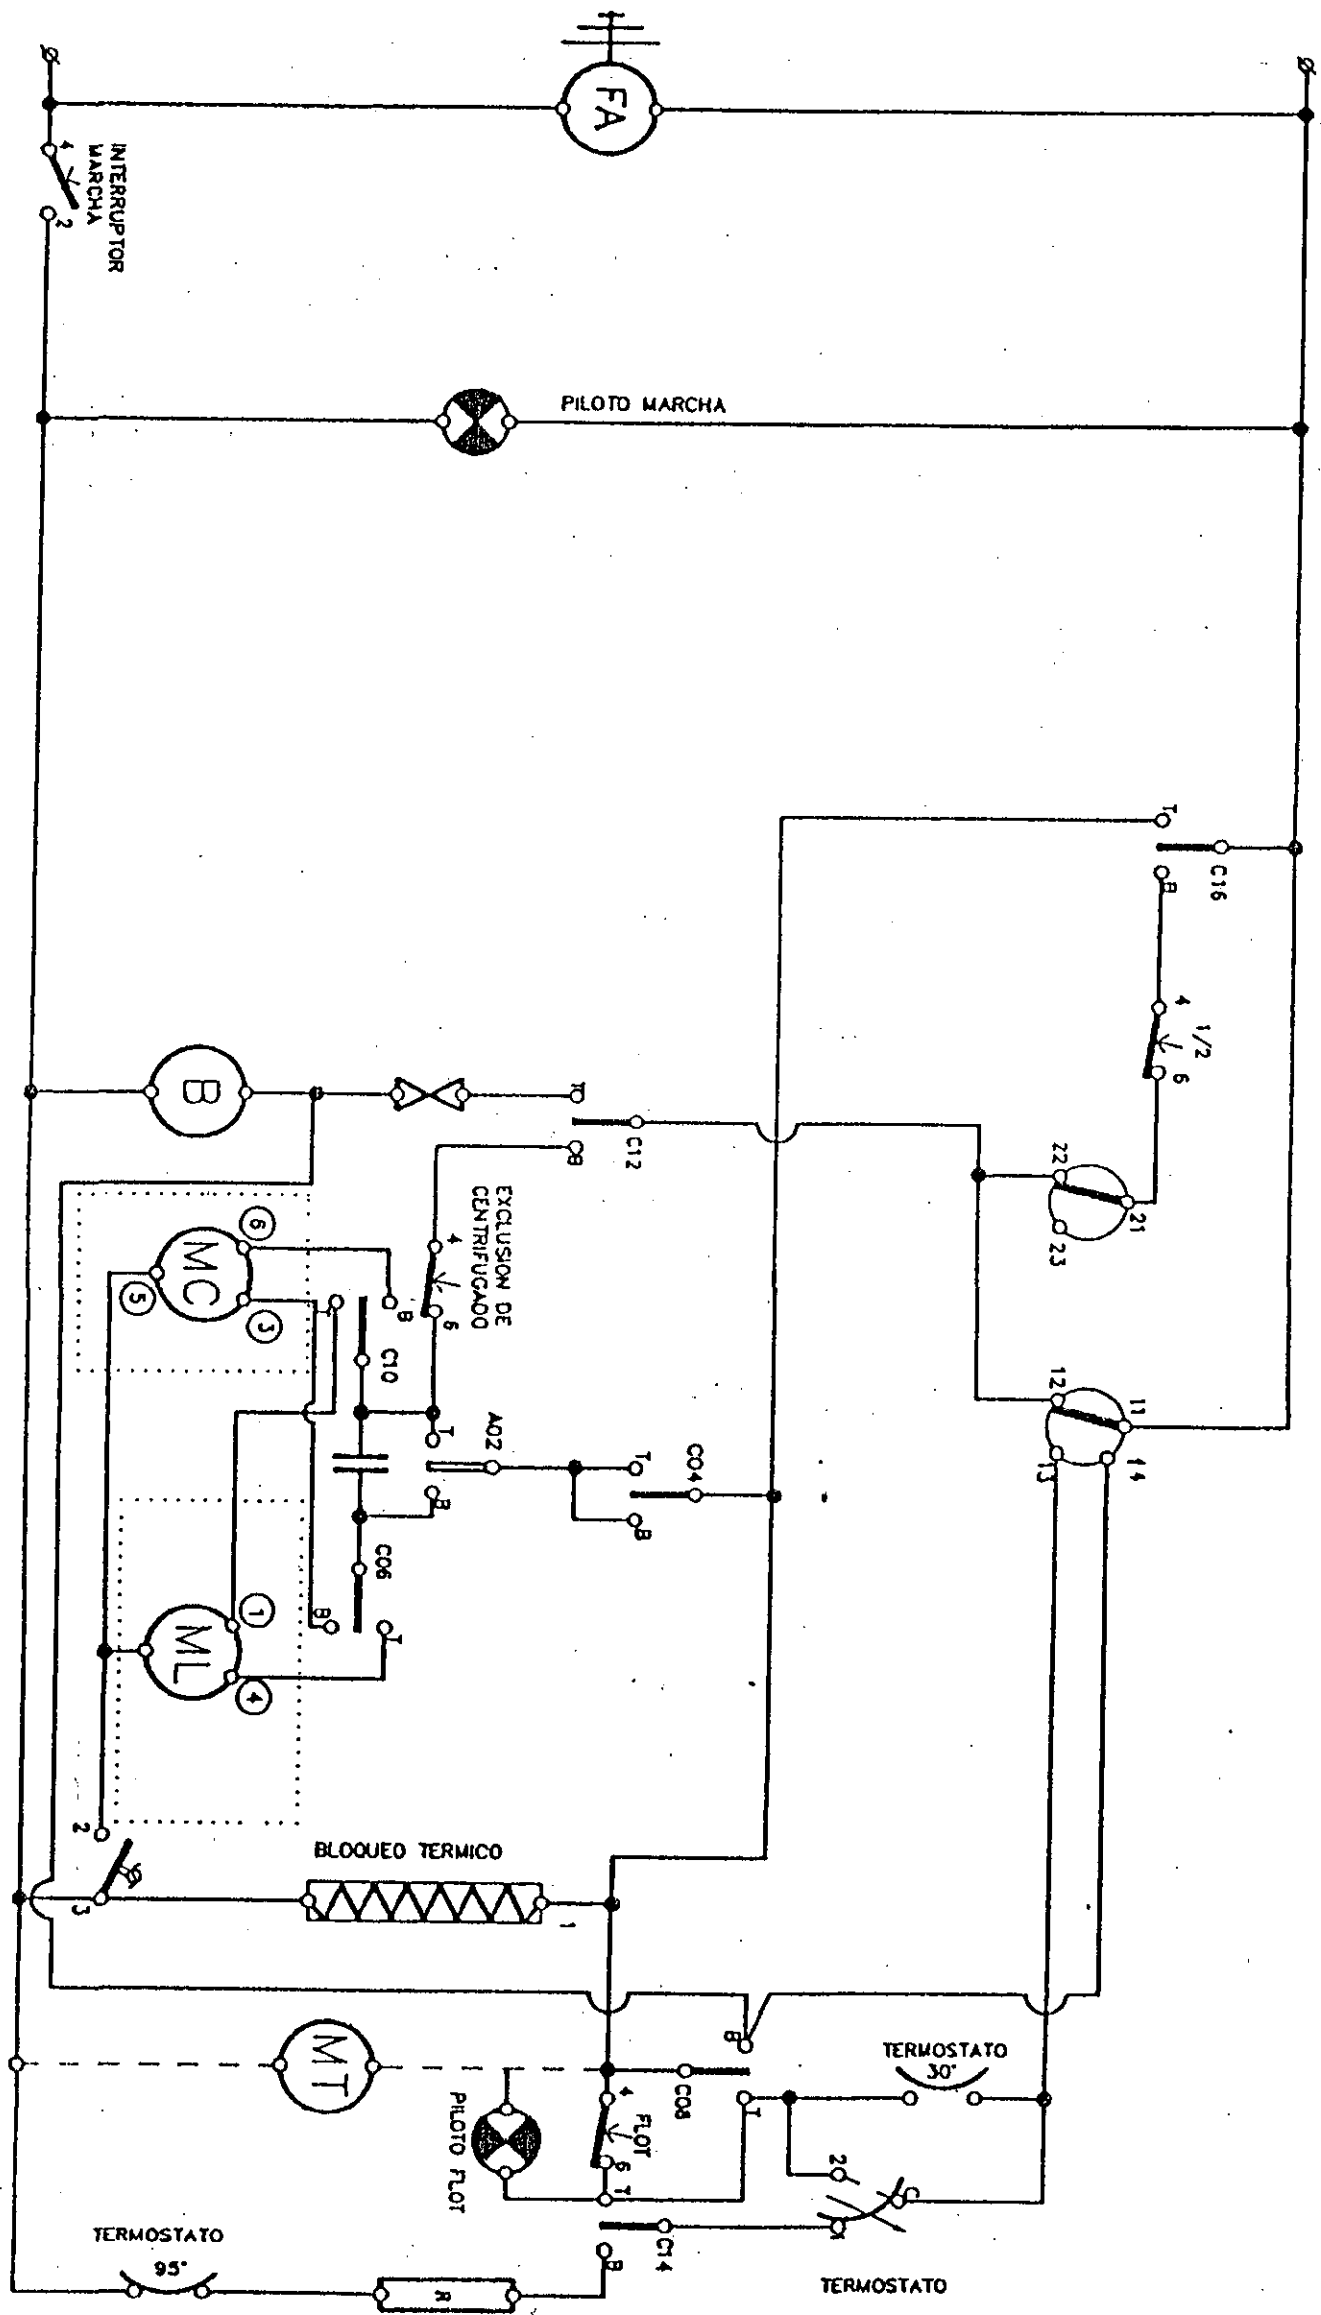

Mod: 37500618 LT613 9837 (08/09/1998)

Ref.	Descrizione - Description - Beschreibung - Descripcion	Ricambio Part No. Piece E-Teil Pieza	Inizio Beginning Debut Begin Inicio	Fine Ending Fin End Fin
569	Pin for push buttons	80000557		
574	Transparent program plate	80011489		
580	Front counterweight	80001720		
582	Pulley side count.weight	80001738		
584	Drum support fixing screw	80001191		
586	Counter cover pin	92730696		
587	Counter cover stopper	92137306		
588	Siphon	92134972		
603	Self-cleaning protect.	80034655		
604	Filter door	80011828		
606	Spring for filter door	80002264		
624	Tire for tightening tub	80018666		
673	Timer knob cover	80002108		
679	Knob cover	80001910		
735	Closure ring spring	80002314		
736	Closure ring screw	80018690		
739	OR timer knob	90454182		
740	OR thermostat knob	90454349		
789	Door safety device bracket	80000466		
790	Door safety device spring	80031784		
792	Gasket support	80027261		
839	Clip	80001118		
839	Clip	80001142		
842	Tub bearing disk	80037468		
843	Flange bearing disk	80037484		
844	Disk fixing screw	80040223		
845	Gasket	80032626		
846	Washer	80036585		
999	Wiring diagram	80017882		

A12

80017882

000882