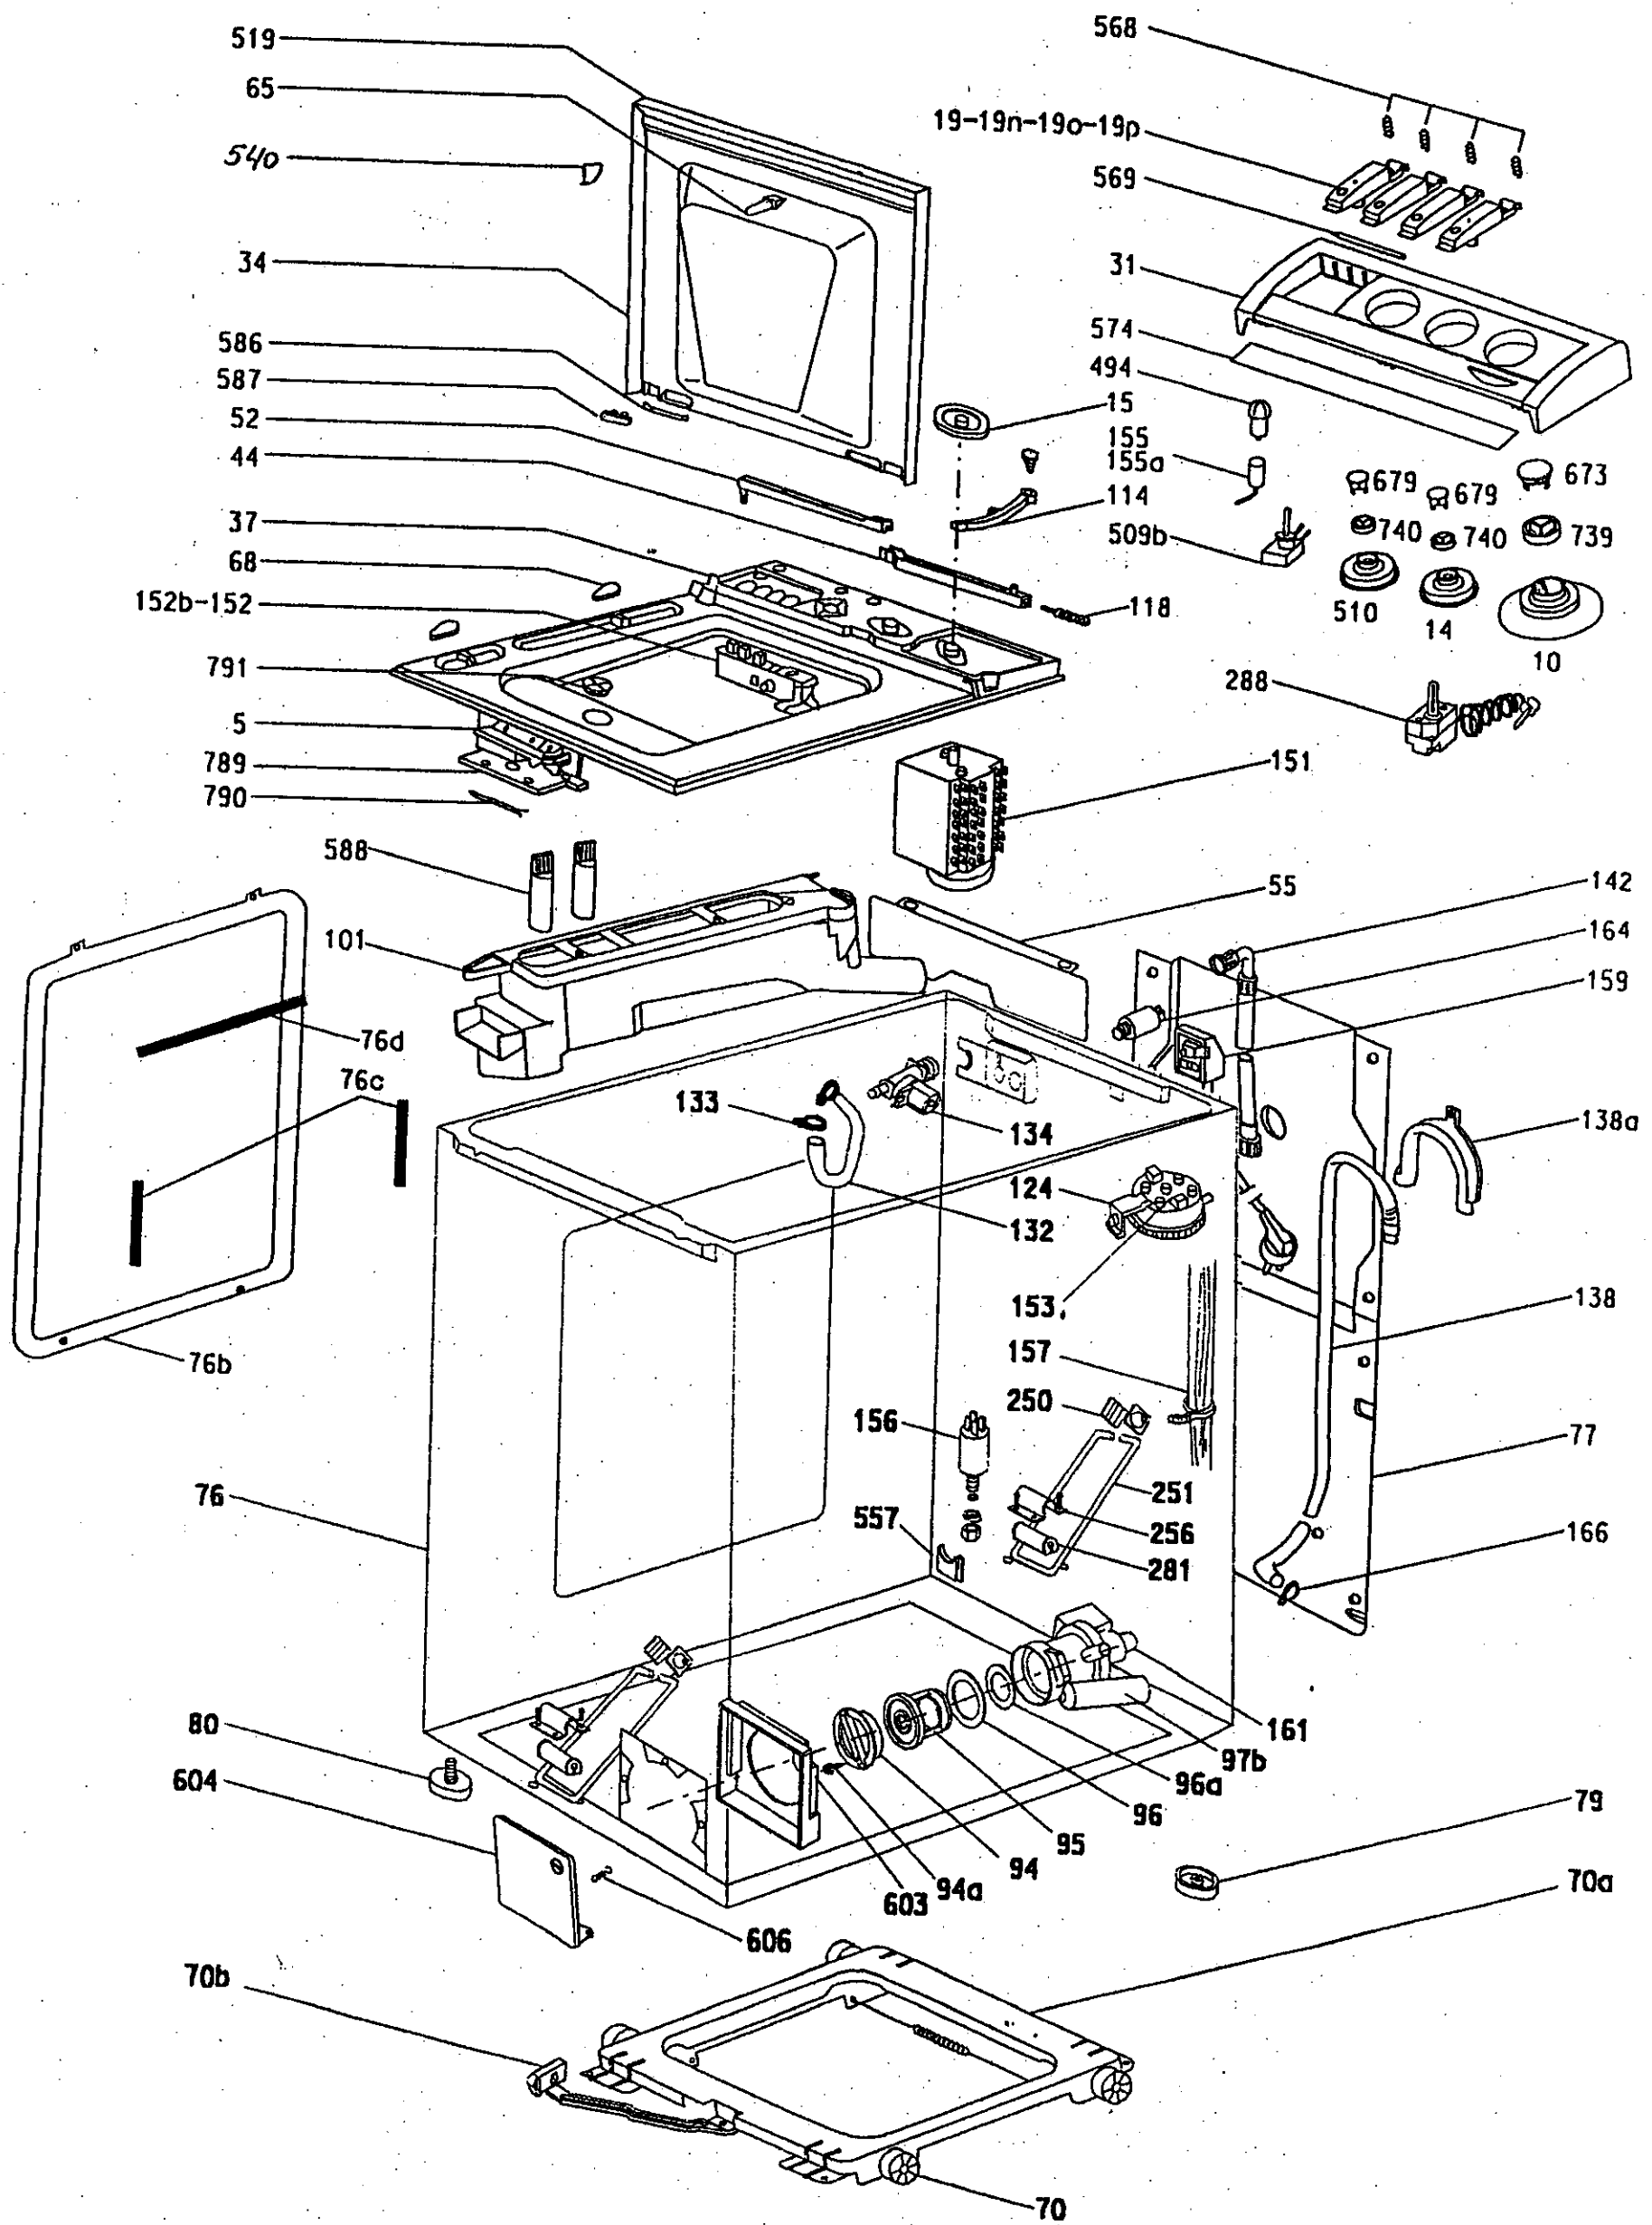

Assistenza Tecnica After Sales Service Service Apres Vente Kundendienst Servicio Post-Venta

Otsein 

37500618 LT613

Service Manual

**Mod: 37500618 LT613 9837 (08/09/1998)**

Ref.	Descrizione - Description - Beschreibung - Descripcion	Ricambio Part No. Piece E-Teil Pieza	Inizio Beginning Debut Begin Inicio	Fine Ending Fin End Fin
5	Door safety device	80001407		
10	Timer/select. knob	80002090		
14	Temp.regulation knob	80002066		
15	Cam disc	92134956		
19m	Simple push button	80001928		
19o	Button with control lamp	80001969		
31	Control panel	80001993		
34	White cover	80006935		
37	Upper shelf	80001886		
44	Direction control rod	92673946		
52	Direction control rod	92134964		
55	Insulating side	92943547		
68	Plug	92137298		
70	Trolley wheel	80001795		
70a	Chassis assy with wheels	80012917		
70b	Protection	80034267		
76	Cabinet assy	80036528		
76b	Cabinet side cover	80007347		
76c	Cabinet side cover gasket	80007180		
76d	Cabinet upper cover gaske	80007826		
77	Rear panel	80034564		
79	Rear foot	92606474		
80	Front foot	92692300		
94	Filtert knob	92615285		
94a	Bolt	92415140		
95	Filter cartridge	92945468		
96	Gasket	92606391		
96a	Gasket	92607639		
97b	Filt.hous.without recycle	92132109		
101	Dispenser drawer	80002132		
114	Driving lever	80016595		